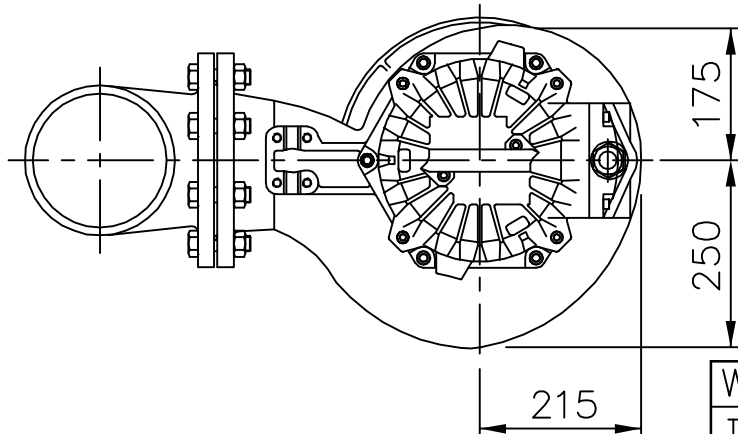

VIEW -

Weight (kg)
Total incl. stand
188

	Denomination	Drawn by	Checked by	Date
	Dimensional drwg CS 3127 LT Dia 200	Klas	EGC	880209
		Scale	Reg no	
		1:10	5399	
		5389700		2